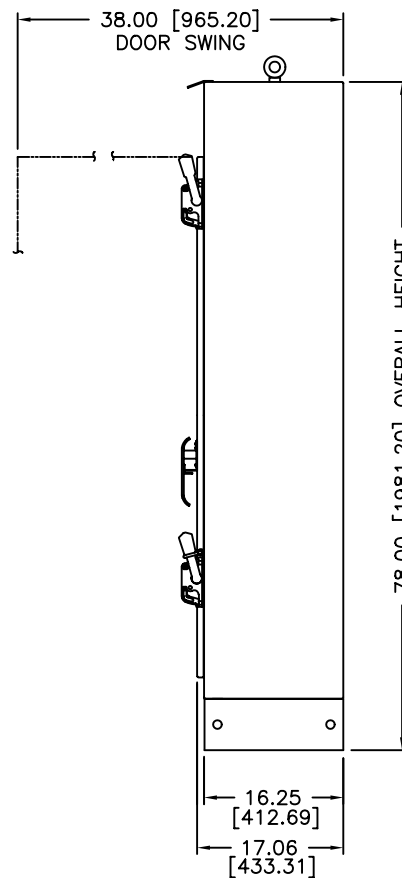

Dimensions and Data
 For Full Service Fire Pump Controller
 Wye-Delta Open Transition Starter

LXi-1900

DIMENSIONS SUBJECT TO CHANGE WITHOUT NOTICE. ALWAYS CONSULT FACTORY TO CONFIRM CURRENT INFORMATION.

NOTES:

- ENCLOSURE MADE FROM 11 GA. STEEL
- FINISH: RED EPOXY-POLYESTER
- NO KNOCKOUTS
- BOTTOM or TOP CONDUIT ENTRY
- PROTECT INTERNAL EQUIPMENT FROM DRILLING CHIPS
- FLOOR MOUNTING
- "[]" INDICATES METRIC (mm) DIMENSIONS
- *-SAME OUTSIDE DIMENSIONS