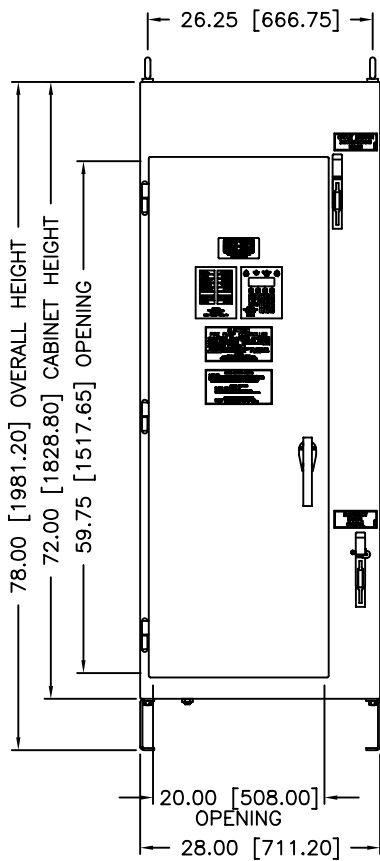

Dimensions and Data
 For Full Service Fire Pump Controller
 Wye-Delta Open Transition Starter

LXi-1900

DIMENSIONS SUBJECT TO CHANGE WITHOUT NOTICE. ALWAYS CONSULT FACTORY TO CONFIRM CURRENT INFORMATION.

NOTES:

- ENCLOSURE MADE FROM 11 GA. STEEL
- FINISH: RED EPOXY-POLYESTER
- NO KNOCKOUTS
- BOTTOM or TOP CONDUIT ENTRY
- PROTECT INTERNAL EQUIPMENT FROM DRILLING CHIPS
- FLOOR MOUNTING
- "[]" INDICATES METRIC (mm) DIMENSIONS
- *-SAME OUTSIDE DIMENSIONS