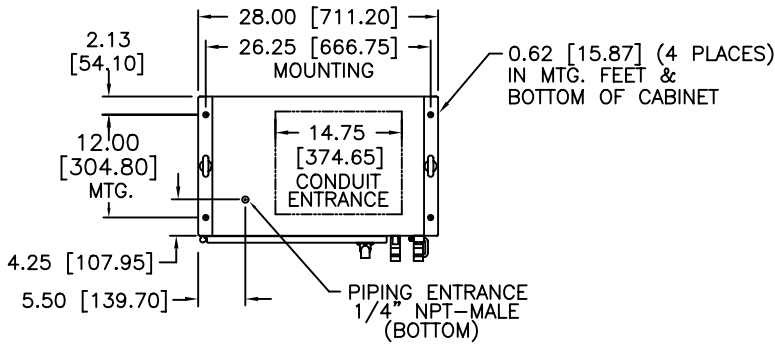

Dimensions and Data
 For Full Service Fire Pump Controller
 Wye-Delta Open Transition Starter

LXi-1900

DIMENSIONS SUBJECT TO CHANGE WITHOUT NOTICE. ALWAYS CONSULT FACTORY TO CONFIRM CURRENT INFORMATION.

RATINGS	HP	VOLTS	WITHSTAND	ENCLOSURE TYPE
ORDER INFORMATION	100-150	200-208V.	100,000 A (STD)	NEMA 2 (STD.)
	100-150	220-240V.		NEMA 3R
	150-300	380-415V.	150,000 A	NEMA 12
	200-400	440-480V.		NEMA 4 (NOT SHOWN *)
	250-500	550-600V.	200,000 A	NEMA 4X (NOT SHOWN *)
SELECT	HP	VOLTS	WITHSTAND	ENCLOSURE TYPE

NOTES:

- ENCLOSURE MADE FROM 11 GA. STEEL
- FINISH: RED EPOXY-POLYESTER
- NO KNOCKOUTS
- BOTTOM or TOP CONDUIT ENTRY
- PROTECT INTERNAL EQUIPMENT FROM DRILLING CHIPS
- FLOOR MOUNTING
- "[]" INDICATES METRIC (mm) DIMENSIONS
- *-SAME OUTSIDE DIMENSIONS